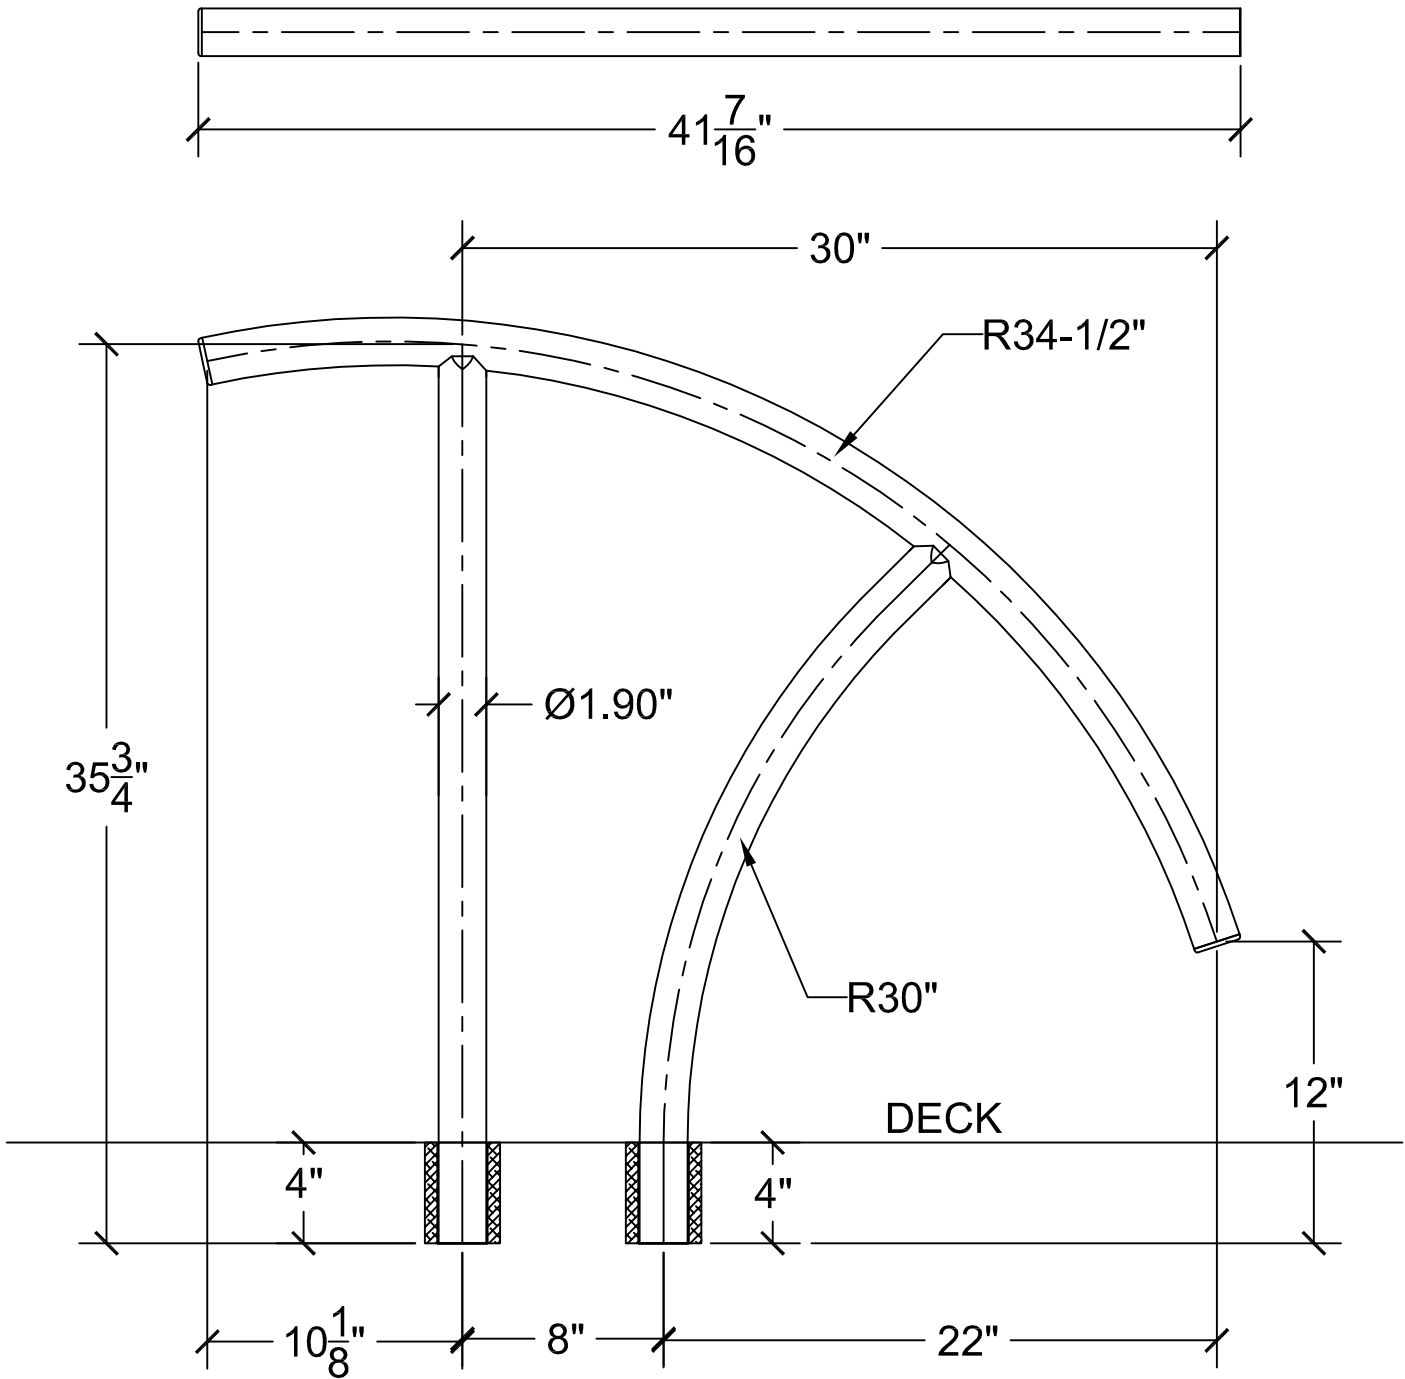

TRTD-130 POOL RAIL

SĀFTRON MANUFACTURING

SĀFTRON

Saftron Safety Railing

6012 33rd St E | Bradenton, FL 34203

Phone: 305.233.5511 | Fax: 941.751.2802

Website: www.saftron.com

SERIES: TRTD-130 RETURN TO DECK CURVED POOL RAIL

PROJECT: SAFTRON-TRITON SERIES

APPROVED BY: SAFTRON

DATE: 03/13/2017

QTY:

COLOR:

ISSUED : 03/13/2017

SCALE : NTS

DRAW. NO. TRTD-130