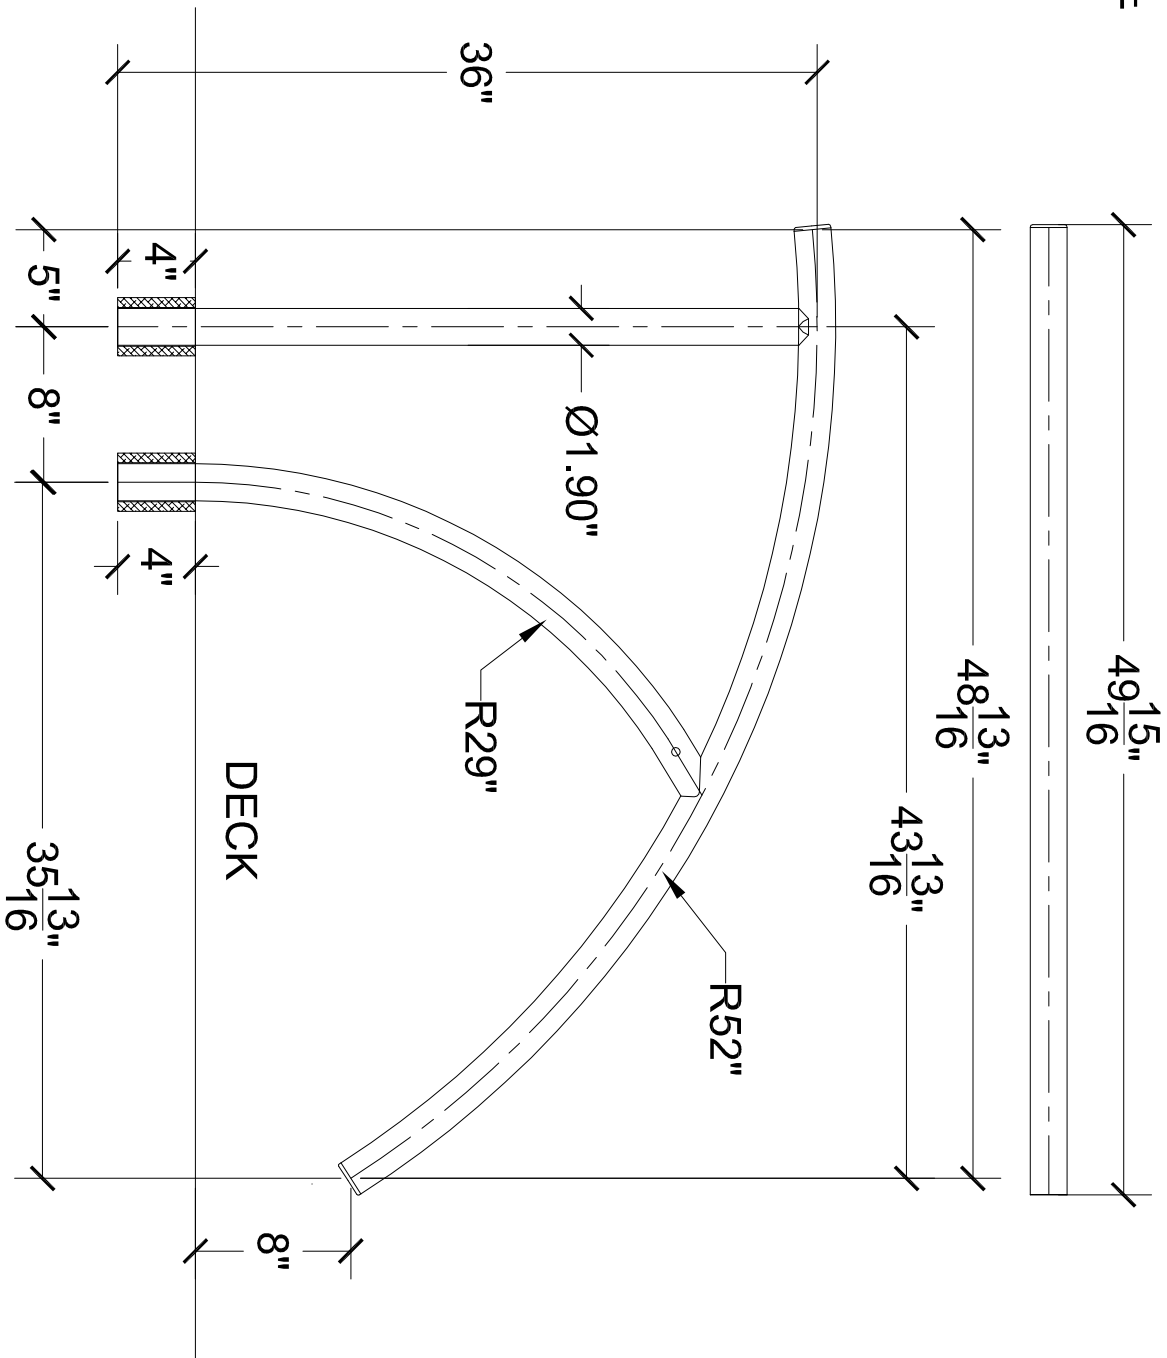

TRTD-144 POOL RAIL

SAFTRON MANUFACTURING

SAFTRON

Saftron Safety Railing
6012 33rd St E | Bradenton, FL 34203
Phone: 305.233.5511 | Fax: 941.751.2802
Website: www.saftron.com

SERIES: TRTD-144 RETURN TO DECK CURVED POOL RAIL

PROJECT: SAFTRON-TRITON SERIES

APPROVED BY:

DATE:

QTY: | COLOR:

ISSUED : 05/25/2017

SCALE : NTS

DRAW. NO. TRTD-144