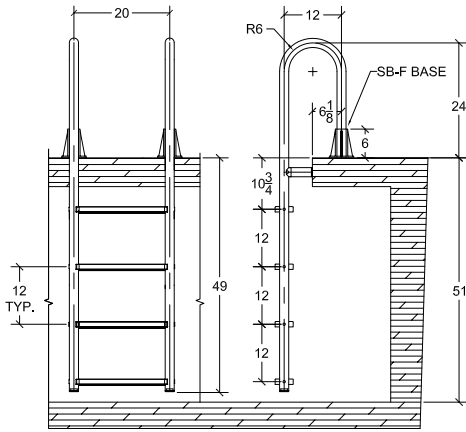

SĀFTRON

Dock Ladders

DL-212-4S

Fully Reinforced

- White
- Gray
- Black
- Beige
- Taupe