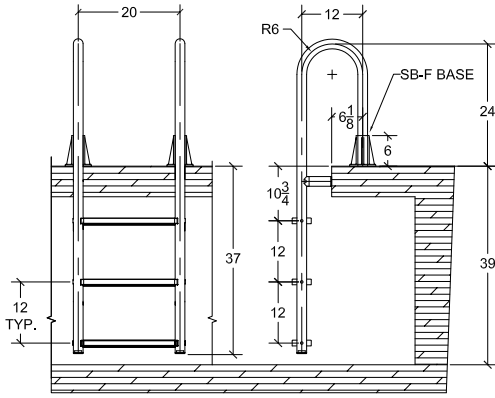

SĀFTRON

Dock Ladders

DL-212-3S

Fully Reinforced

- White
- Gray
- Black
- Beige
- Taupe