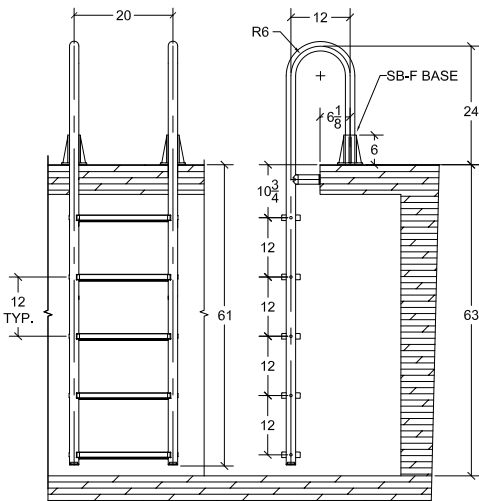

## Dock Ladders

DL-212-3S

DL-212-4S

Surface Base Mount included in purchase

DL-212-5S

**Fully Reinforced**

- White
- Gray
- Black
- Beige
- Taupe