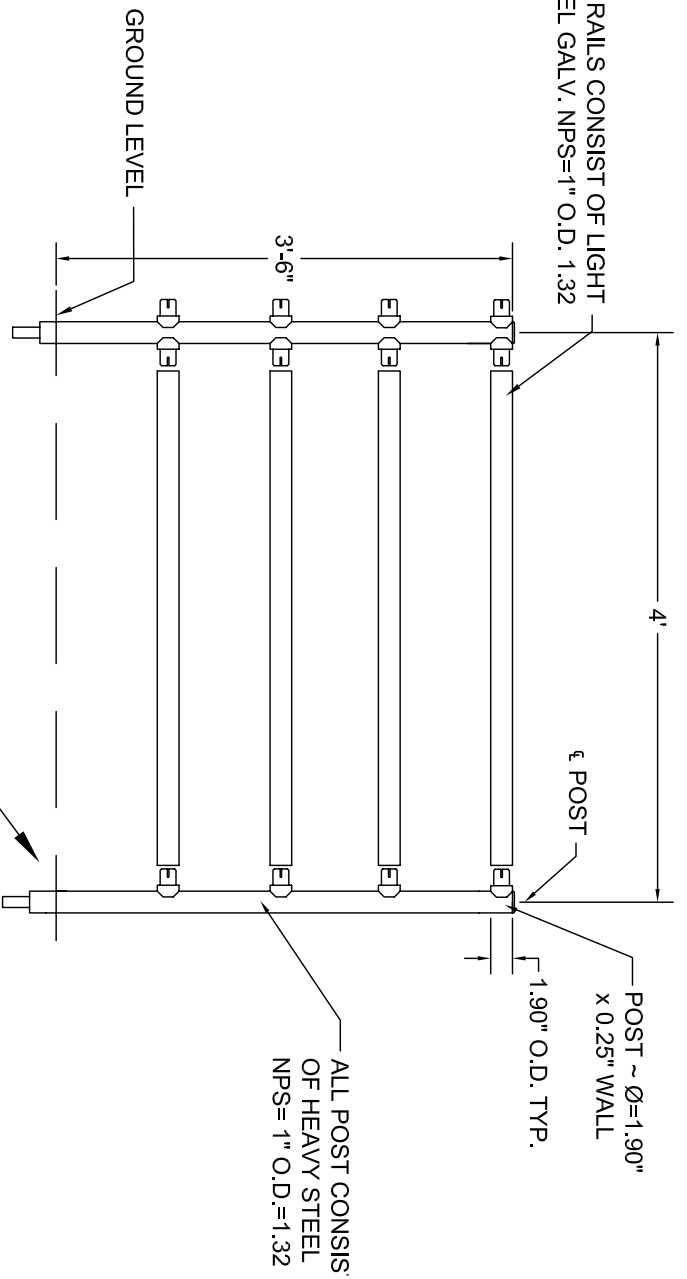

ALL TOP RAILS CONSIST OF LIGHT
STEEL GALV. NPS=1" O.D. 1.32

RV 4400 SAFETY RAIL

SAFTRON MANUFACTURING

Saftron Manufacturing

14025 NW 58th Ct. | Miami Lakes, FL 33014
Phone: 305.233.5511 | Fax: 305.822.0825

NOTES:

QTY: 0

SERIES ID: RV 4400

CADD FILE:

ISSUED : 5/28/2009 3:14 PM

SCALE : 1" = 1'-0"

DRAW. NO. 1