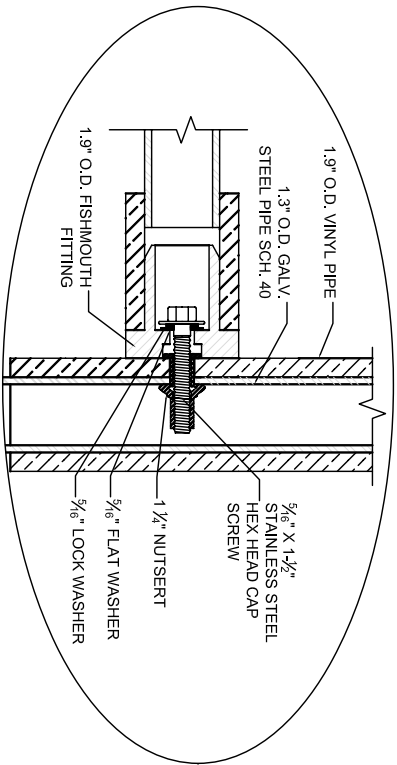

ALL TOP RAILS CONSIST OF LIGHT
STEEL GALV. NPS=1" O.D. 1.32

RV 4400 SAFETY RAIL

SAFTRON MANUFACTURING

Saftron Manufacturing

14025 NW 58th Ct. | Miami Lakes, FL 33014
Phone: 305.233.5511 | Fax: 305.822.0825

NOTES:

QTY: 0

SERIES ID: RV 4400

CADD FILE:

ISSUED : 5/28/2009 3:14 PM

SCALE : 1" = 1'-0"

DRAW. NO. 1