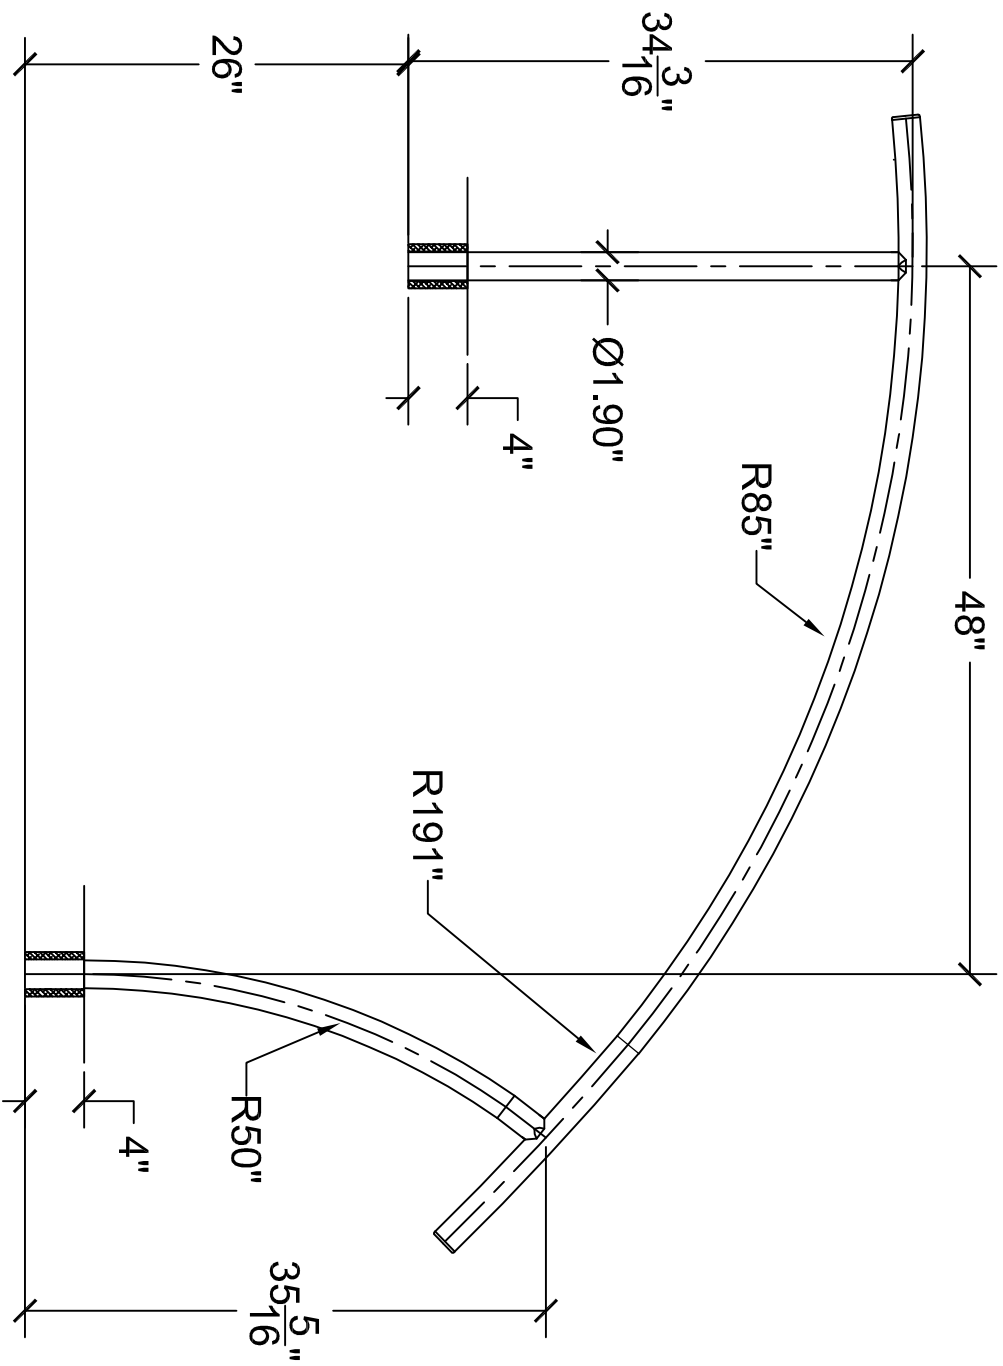

TDTP-148 POOL RAIL

SAFTRON MANUFACTURING

SAFTRON

Saftron Safety Railing
6012 33rd St E | Bradenton, FL 34203
Phone: 305.233.5511 | Fax: 941.751.2802
Website: www.saftron.com

SERIES: TDTP-148 CURVED DECK TO POOL RAIL

PROJECT: SAFTRON-TRITON SERIES

APPROVED BY: SAFTRON

DATE:

QTY: | COLOR:

ISSUED : 05/15/2017

SCALE : NTS

DRAW. NO. TDTP-148