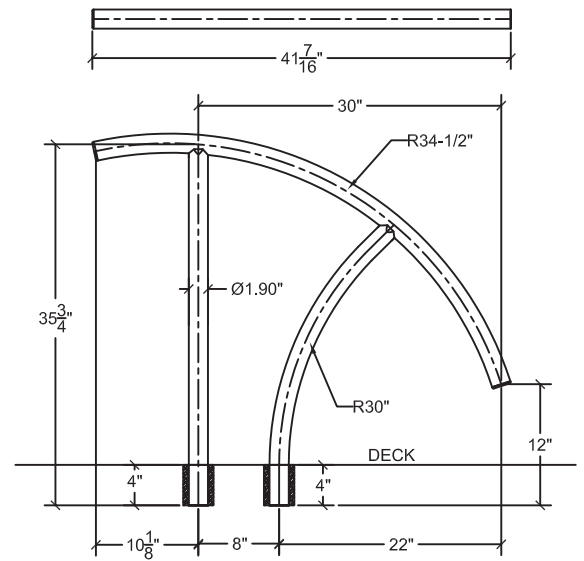

INSTALLATION OPTIONS

Anchor Socket

High-impact Non-corroding composite
NO GROUNDING!!!
When installed with SĀFTRON Pool Rails

Surface base 6" Top Mount

SÄFTRON

NEW

New Triton Pool Rail Series

Phone: 305.233.5511 • Fax 941.751.2802 • www.SÄFTRON.com

Fully Reinforced Construction Provides Superior Strength and Durability

PTL-224-3S POOL LADDER

TRTD-130 POOL RAIL

TDTP-172/160/148 POOL RAIL

TRTD-144 POOL RAIL

Specify Color
When Ordering: