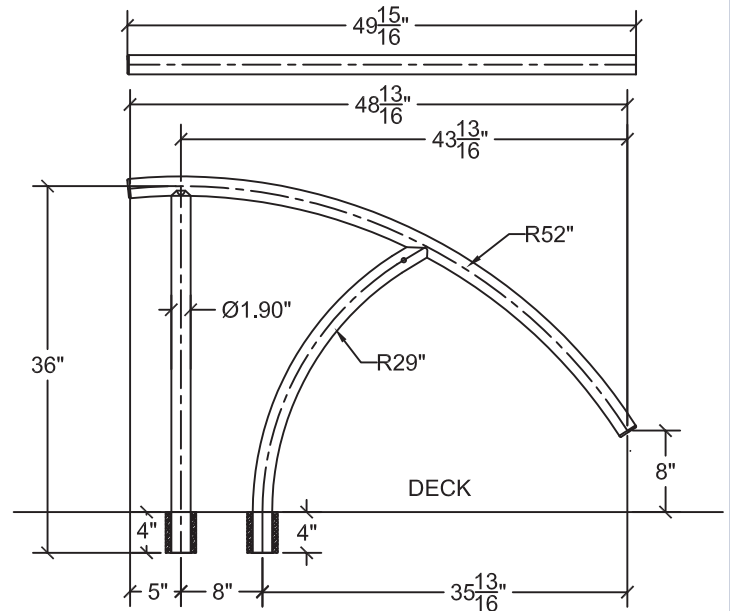

INSTALLATION OPTIONS

Anchor Socket

High-impact Non-corroding composite
NO GROUNDING!!!
When installed with SĀFTRON Pool Rails

Surface base 6" Top Mount

SÄFTRON

NEW

New Triton Pool Rail Series

Phone: 305.233.5511 • Fax 941.751.2802 • www.SÄFTRON.com

Fully Reinforced Construction Provides Superior Strength and Durability

PTL-224-3S POOL LADDER

TRTD-130 POOL RAIL

TDTP-172/160/148 POOL RAIL

TRTD-144 POOL RAIL

Specify Color
When Ordering: