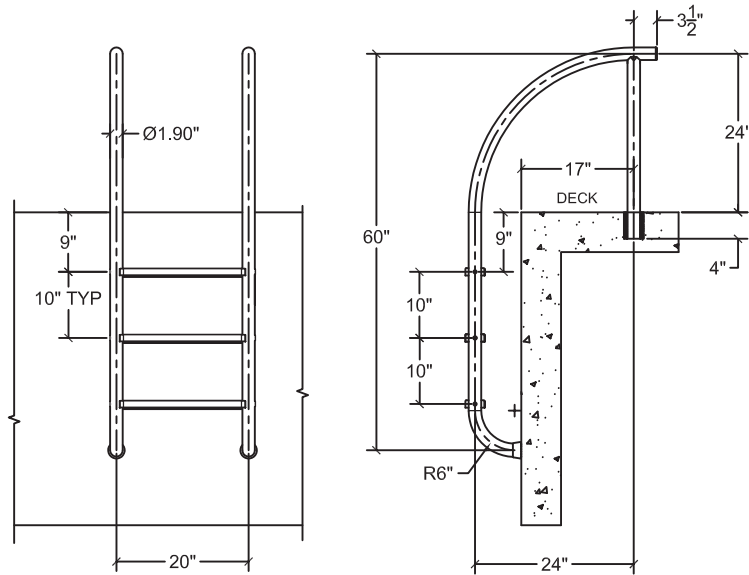

INSTALLATION OPTIONS

Anchor Socket

High-impact Non-corroding composite
NO GROUNDING!!!
When installed with SĀFTRON Pool Rails

Surface base 6" Top Mount

SÄFTRON

NEW

New Triton Pool Rail Series

Phone: 305.233.5511 • Fax 941.751.2802 • www.SÄFTRON.com

Fully Reinforced Construction Provides Superior Strength and Durability

PTL-224-3S POOL LADDER

TRTD-130 POOL RAIL

TDTP-172/160/148 POOL RAIL

TRTD-144 POOL RAIL

Specify Color
When Ordering: