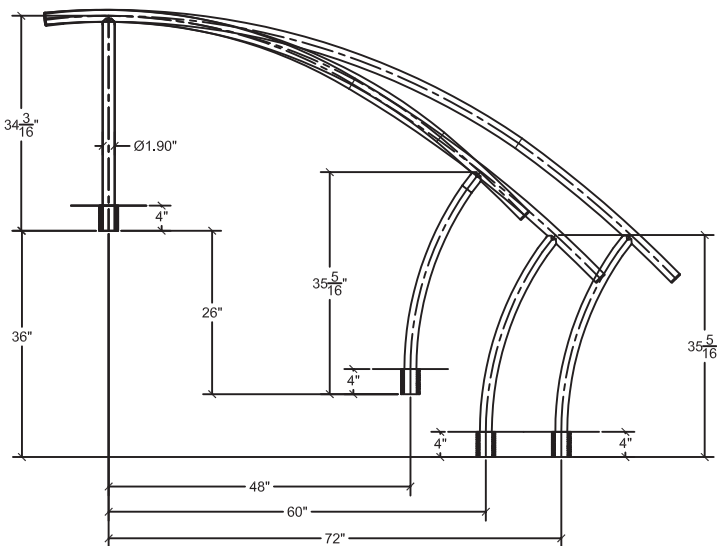

INSTALLATION OPTIONS

Anchor Socket

High-impact Non-corroding composite
NO GROUNDING!!!
When installed with SĀFTRON Pool Rails

Surface base 6" Top Mount

SÄFTRON

NEW

New Triton Pool Rail Series

Phone: 305.233.5511 • Fax 941.751.2802 • www.SÄFTRON.com

Fully Reinforced Construction Provides Superior Strength and Durability

PTL-224-3S POOL LADDER

TRTD-130 POOL RAIL

TDTP-172/160/148 POOL RAIL

TRTD-144 POOL RAIL

Specify Color
When Ordering: