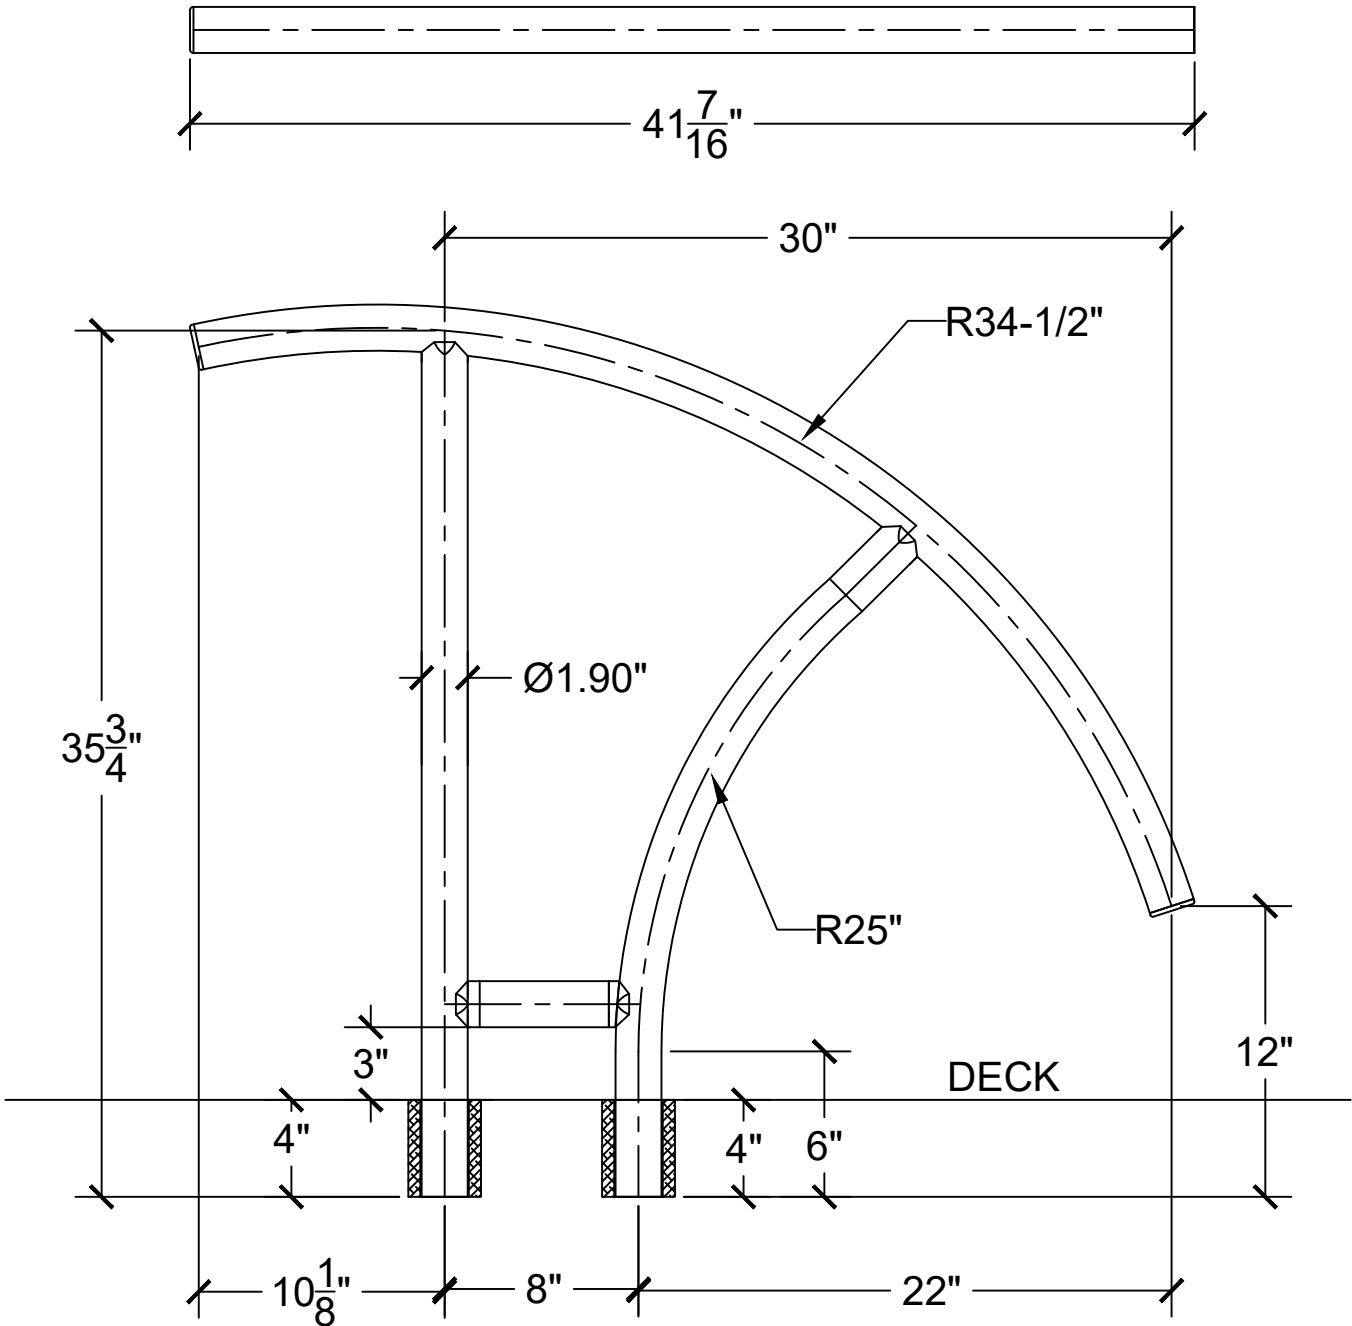

CBTRTD-130 POOL RAIL

SĀFTRON MANUFACTURING

SĀFTRON

Saftron Safety Railing

6012 33rd St E | Bradenton, FL 34203

Phone: 305.233.5511 | Fax: 941.751.2802

Website: www.saftron.com

SERIES: CBTRTD-130 RETURN TO DECK CURVED POOL RAIL

PROJECT: SAFTRON-TRITON SERIES

APPROVED BY: SAFTRON

DATE: 08/06/2021

QTY:

COLOR:

ISSUED : 08/06/2021

SCALE : NTS

DRAW. NO. CBTRTD-130