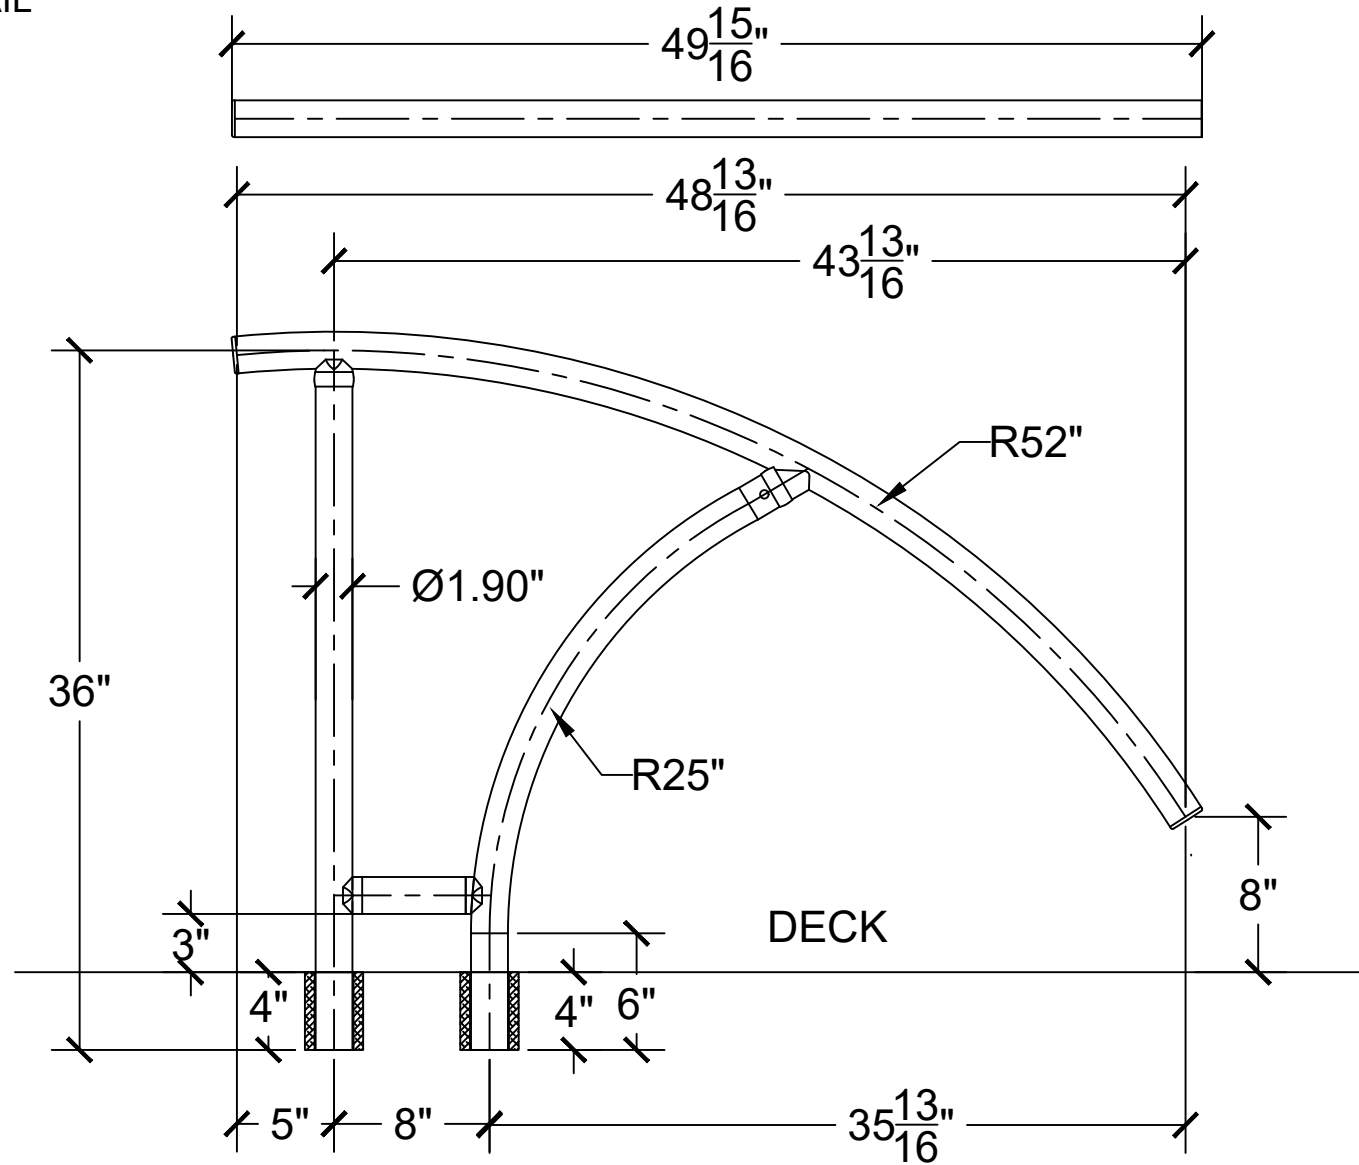

# CBTRTD-144 POOL RAIL

SĀFTRON MANUFACTURING

## SĀFTRON

Saftron Safety Railing

6012 33rd St E | Bradenton, FL 34203

Phone: 305.233.5511 | Fax: 941.751.2802

Website: [www.saftron.com](http://www.saftron.com)

SERIES: CBTRTD-144 RETURN TO DECK CURVED POOL RAIL

PROJECT: SAFTRON-TRITON SERIES

APPROVED BY: SAFTRON

DATE:

QTY:

COLOR:

ISSUED : 08/06/2021

SCALE : NTS

DRAW. NO. CBTRTD-144